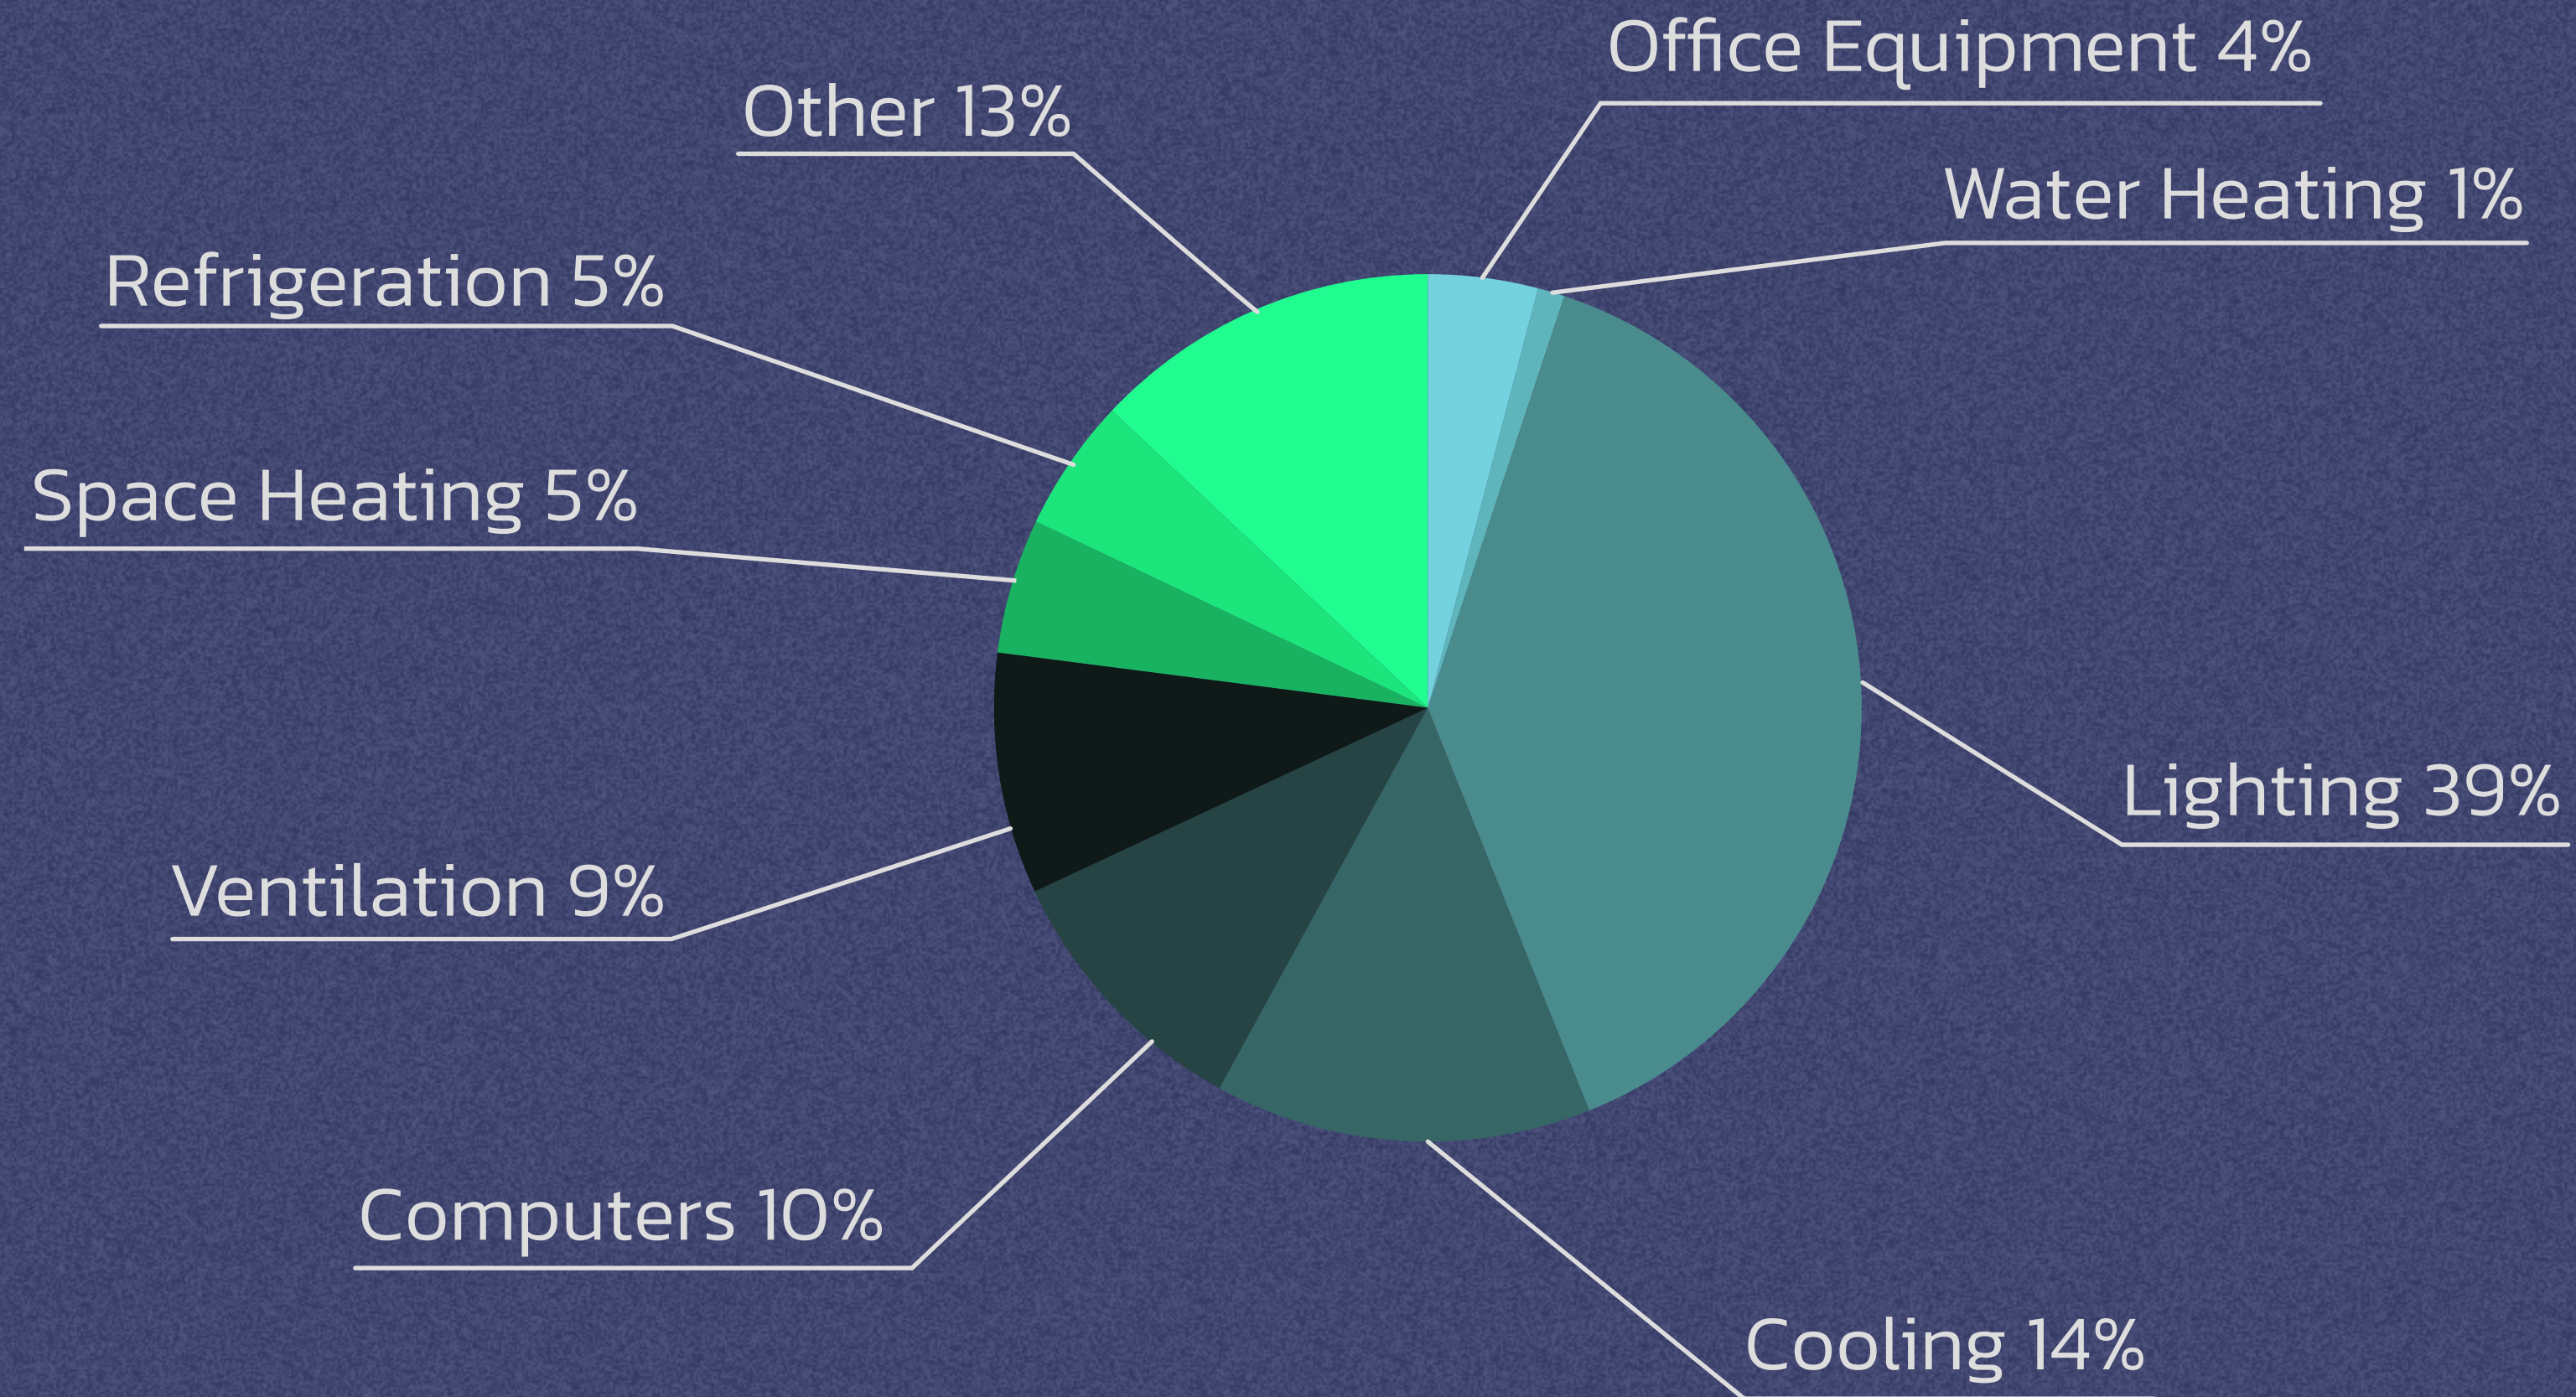

Sprecometer

PROBLEMS

PRODUCT IDEA

- Provide actionable insights
- Control theory applied to energy efficiency
 - Reduce environmental footprint
 - Create conscientization

FREATURES

- Real time data collection
- Pull/Push
- Broad spectrum of data sources
- Alerting
- Forecasting / budget targets

PROTOTYPE