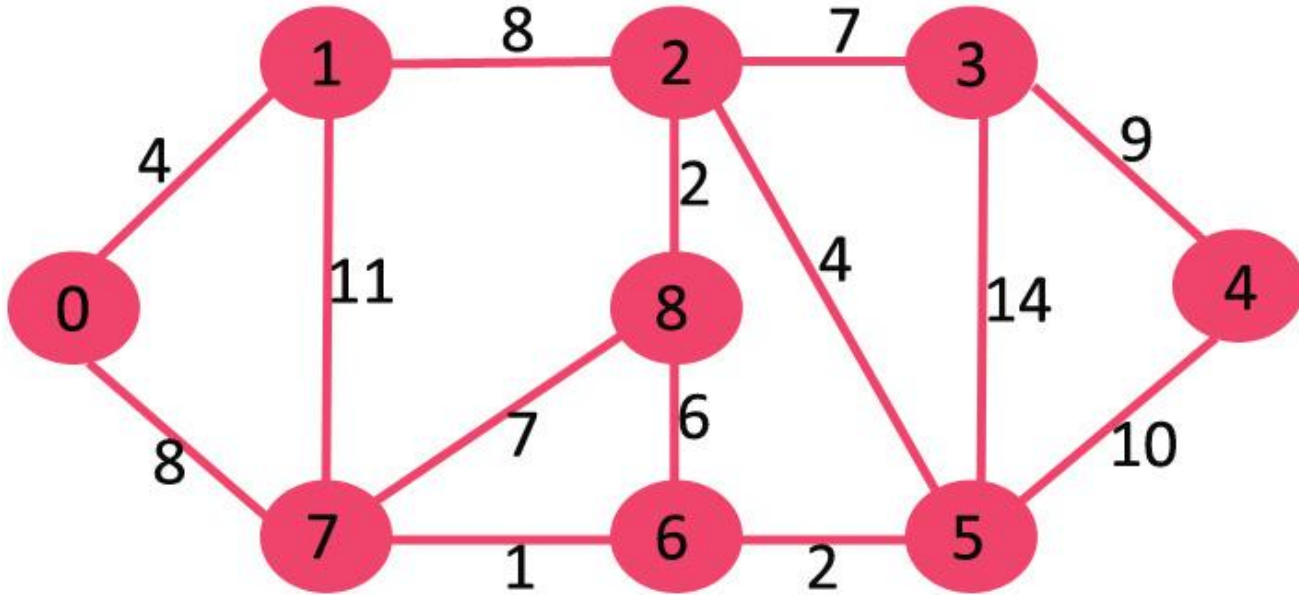

SUPA-CAMPING

SUPER FAST, SUPER ORGANISED, SUPER CAMPING

Raspberry Pi AI queue recognition

B07

Map showing a route from B07 to R01 through B09. The route is highlighted in blue. Other locations on the map include P005, P006, P007, PA01, P008, P009, P028, P029, M02, and ROOM.

Remaining meters **71**

Travel time **1+3**

PITCH WC BEACH BAR

MARKET PARKING

Privacy

The images will be used solely for the count of people and will be discarded instantly

Dijkstra algorithm

Google Maps API