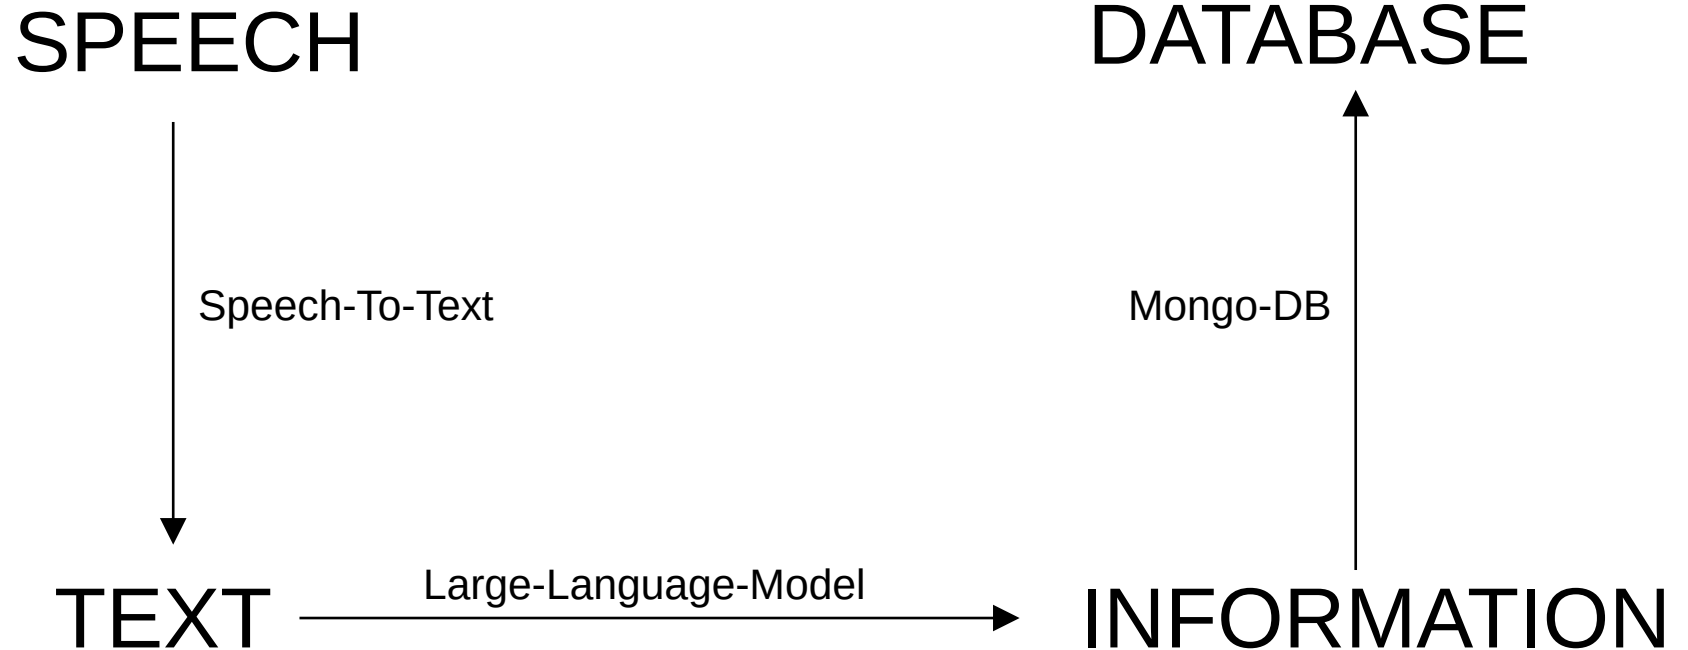

How it Works